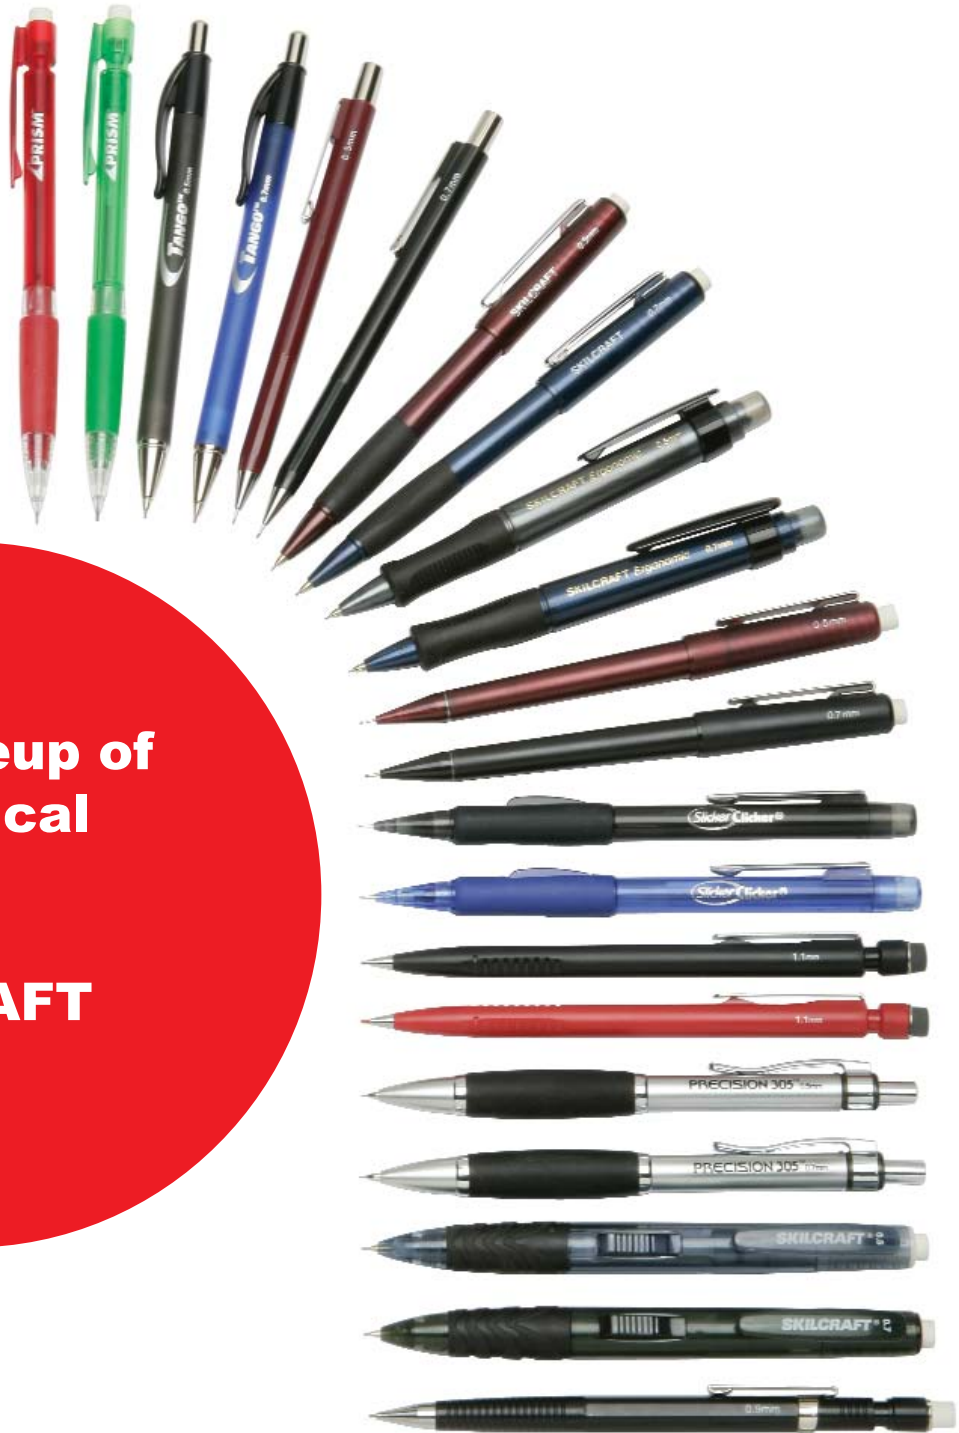

**PENCIL
US IN**